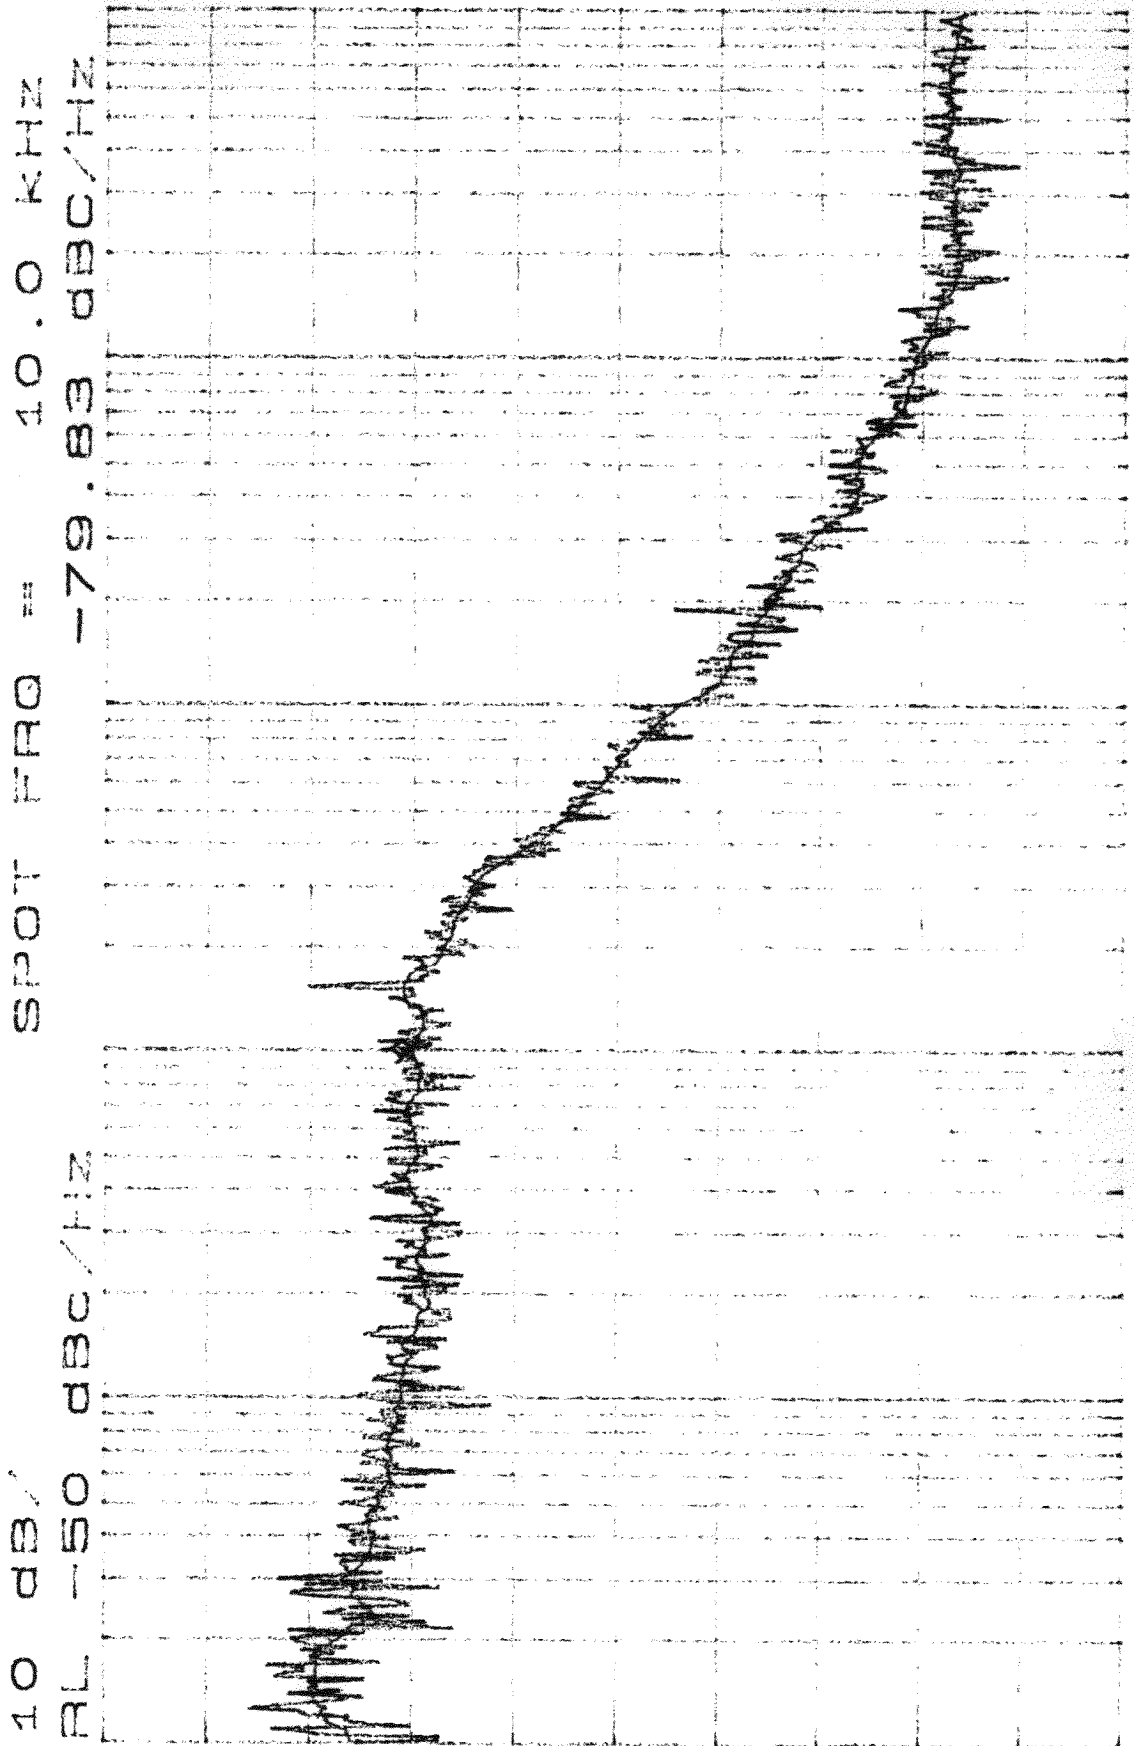

NS3-0800102
800-1200 MHz

100 HZ FROM 800.0 MHz CARRIER 10 MHz