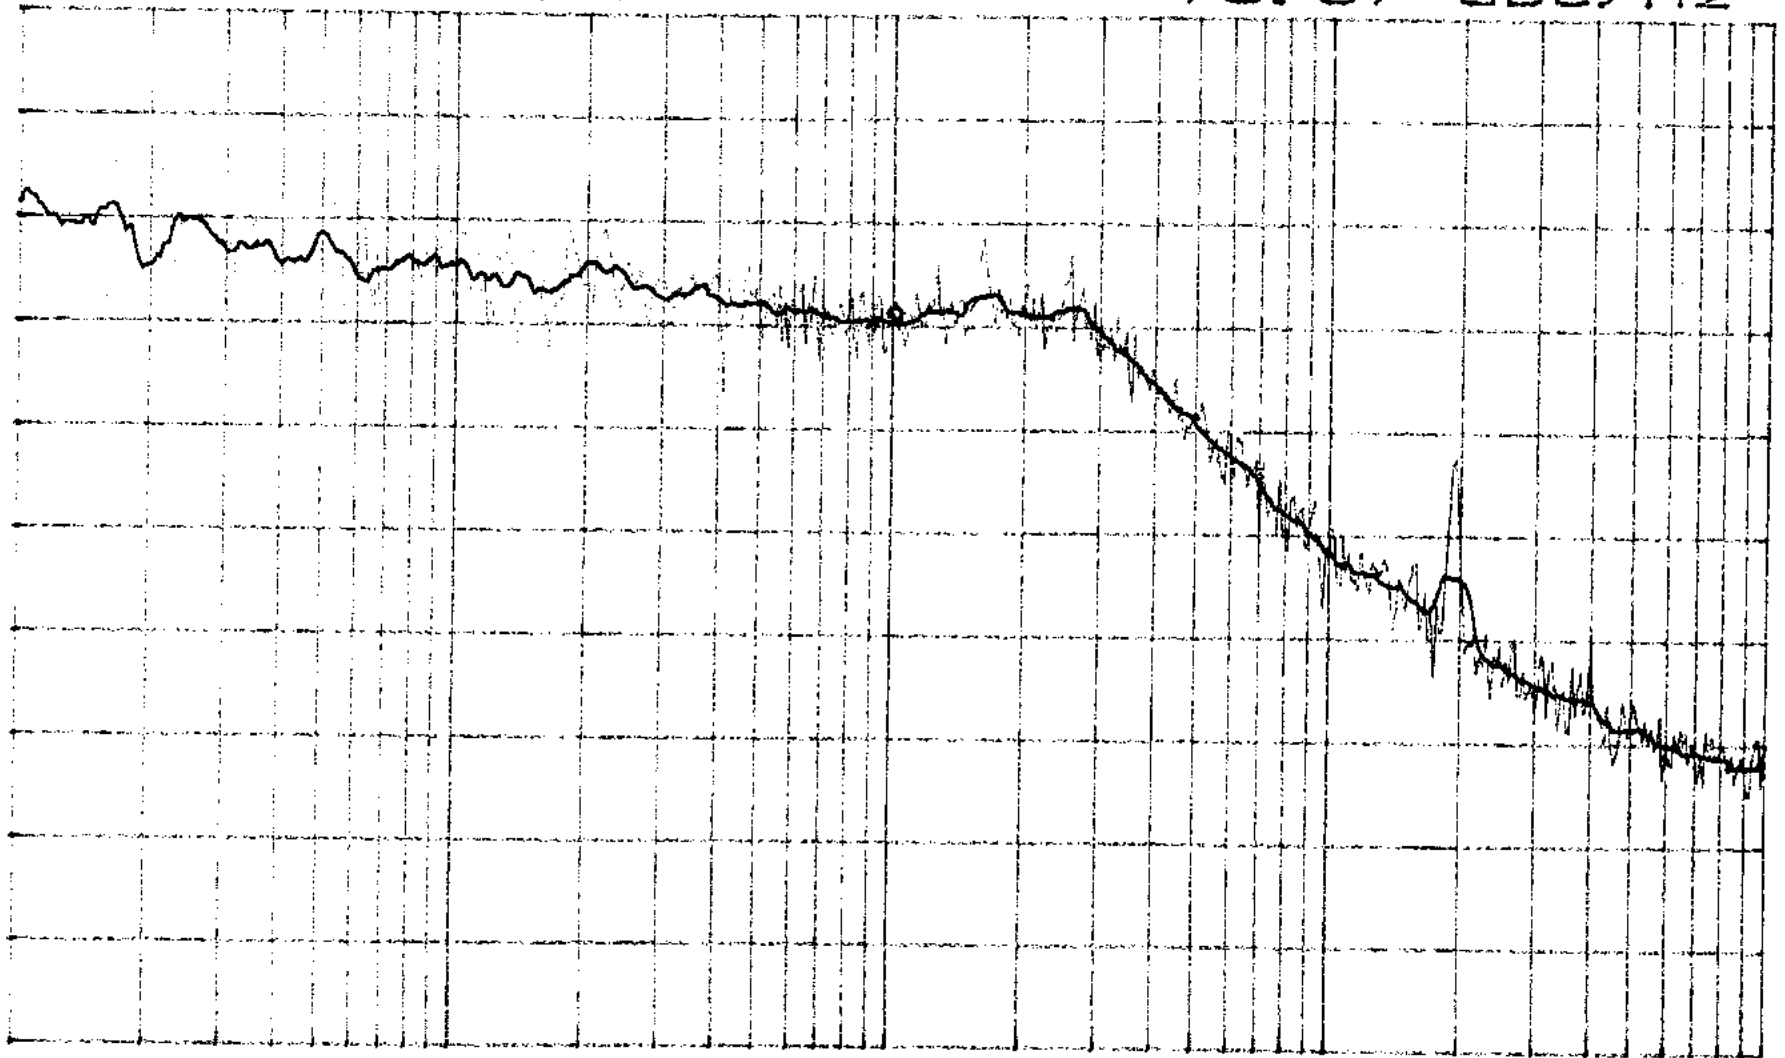

NS66 S/N13

NS3-2401102

10 dB/
RL -50 dBc/Hz

SPOT FREQ = 10.0 kHz
-79.67 dBc/Hz

100
Hz

FREQUENCY OFFSET
FROM 2.400 GHz CARRIER

1
MHz